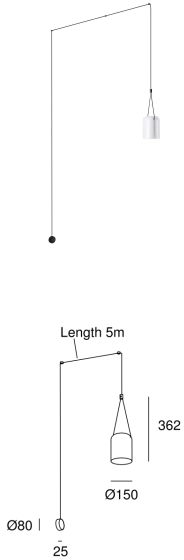

## Attic Rectangular Shape

Nahtrang Design

**05-7388-05-14**

Wall fixture Attic Rectangular Shape E27 23W Black White

### TECHNICAL FEATURES

IP20

**Power (W)** : Max. power 23W

**Total power consumption of light (W)** : 23W

**Structure material** : Aluminium

**Structure finish** : Black, White

**Max. size of light bulb** : 120/100 mm

**Recommended light bulb** : E27

**Smart Compatible**

- 71-8219-00-00: Light For Life
- 71-A697-00-00: Casambi

**Voltage / frequency** : 100-240V/50-60Hz

**Max. temperature** : 25°C

**Warranty** : 5 Years

**Energy efficiency** : Light bulb not included

### LUMINOTECHNIC FEATURES

Lampholder: 1 x E27