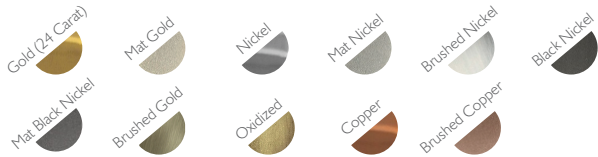

PACKING (approx.)

Dimension: 91 x 72 x 79 cm | 35.8 x 28.3 x 31.1 in

Volume: 0.52 m<sup>3</sup> | 18.3 ft<sup>3</sup>

METAL FINISHING

**Lacquered** \\ Shine or mat \\ All RAL colours available

FABRICS

[CLICK HERE](#)