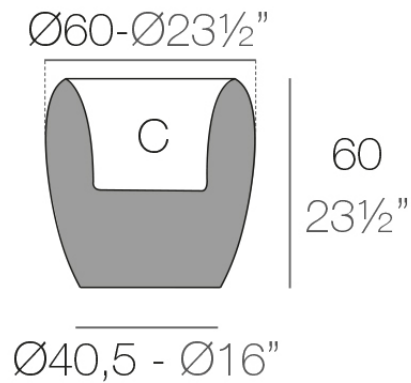

### Description

Pots made of polyethylene resin by rotational moulding. 100% Recyclable. Item suitable for indoor and outdoor use. Available in different finishes.

Weight: 10.02 Kg

BLOW Macetero 60

C = 28 L