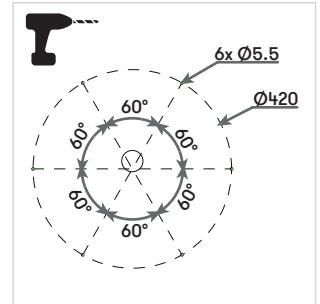

CIRCULAR

MODEL F - INWARD

LEDS C4

1

2

3

4

5