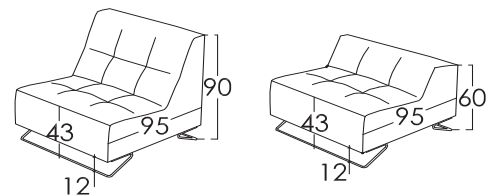

Model **LUCI POP**

Guarantee

Frame and seat suspension
Lifetime guarantee

Rest of Pieces 2 years*

*6-month guaranty extension by activating it on the web

Technical Information

Frame	Frame of pine wood and MDF
Seat Suspension	Lifetime guarantee
Back Suspension	Webbing 80 mm
Seat Foam	Polyurethane 35kg + fibre + Polyurethane 35kg
Seat Firmness	
Back Cushions	Polyurethane 30kg
Loose Cushions	
Legs Options	Wooden / Metal / Plastic
Colours	Natural, Walnut / Chrome, Dark Grey / Black
Comments:	* Would you like to know more? Check the FAQs section in our website

Cushions Measures

Measures

Scheme

Width	93 cm
Height Ab	60cm
Height A	90cm
Depth	95 cm
Seat Height	45 cm
Arm Height	x cm
Back Height Ab	50 cm
Back Height A	80 cm
Depth when open	x cm
Net Weight	- kg
Gross Weight	- kg
Volume m ³	- m3