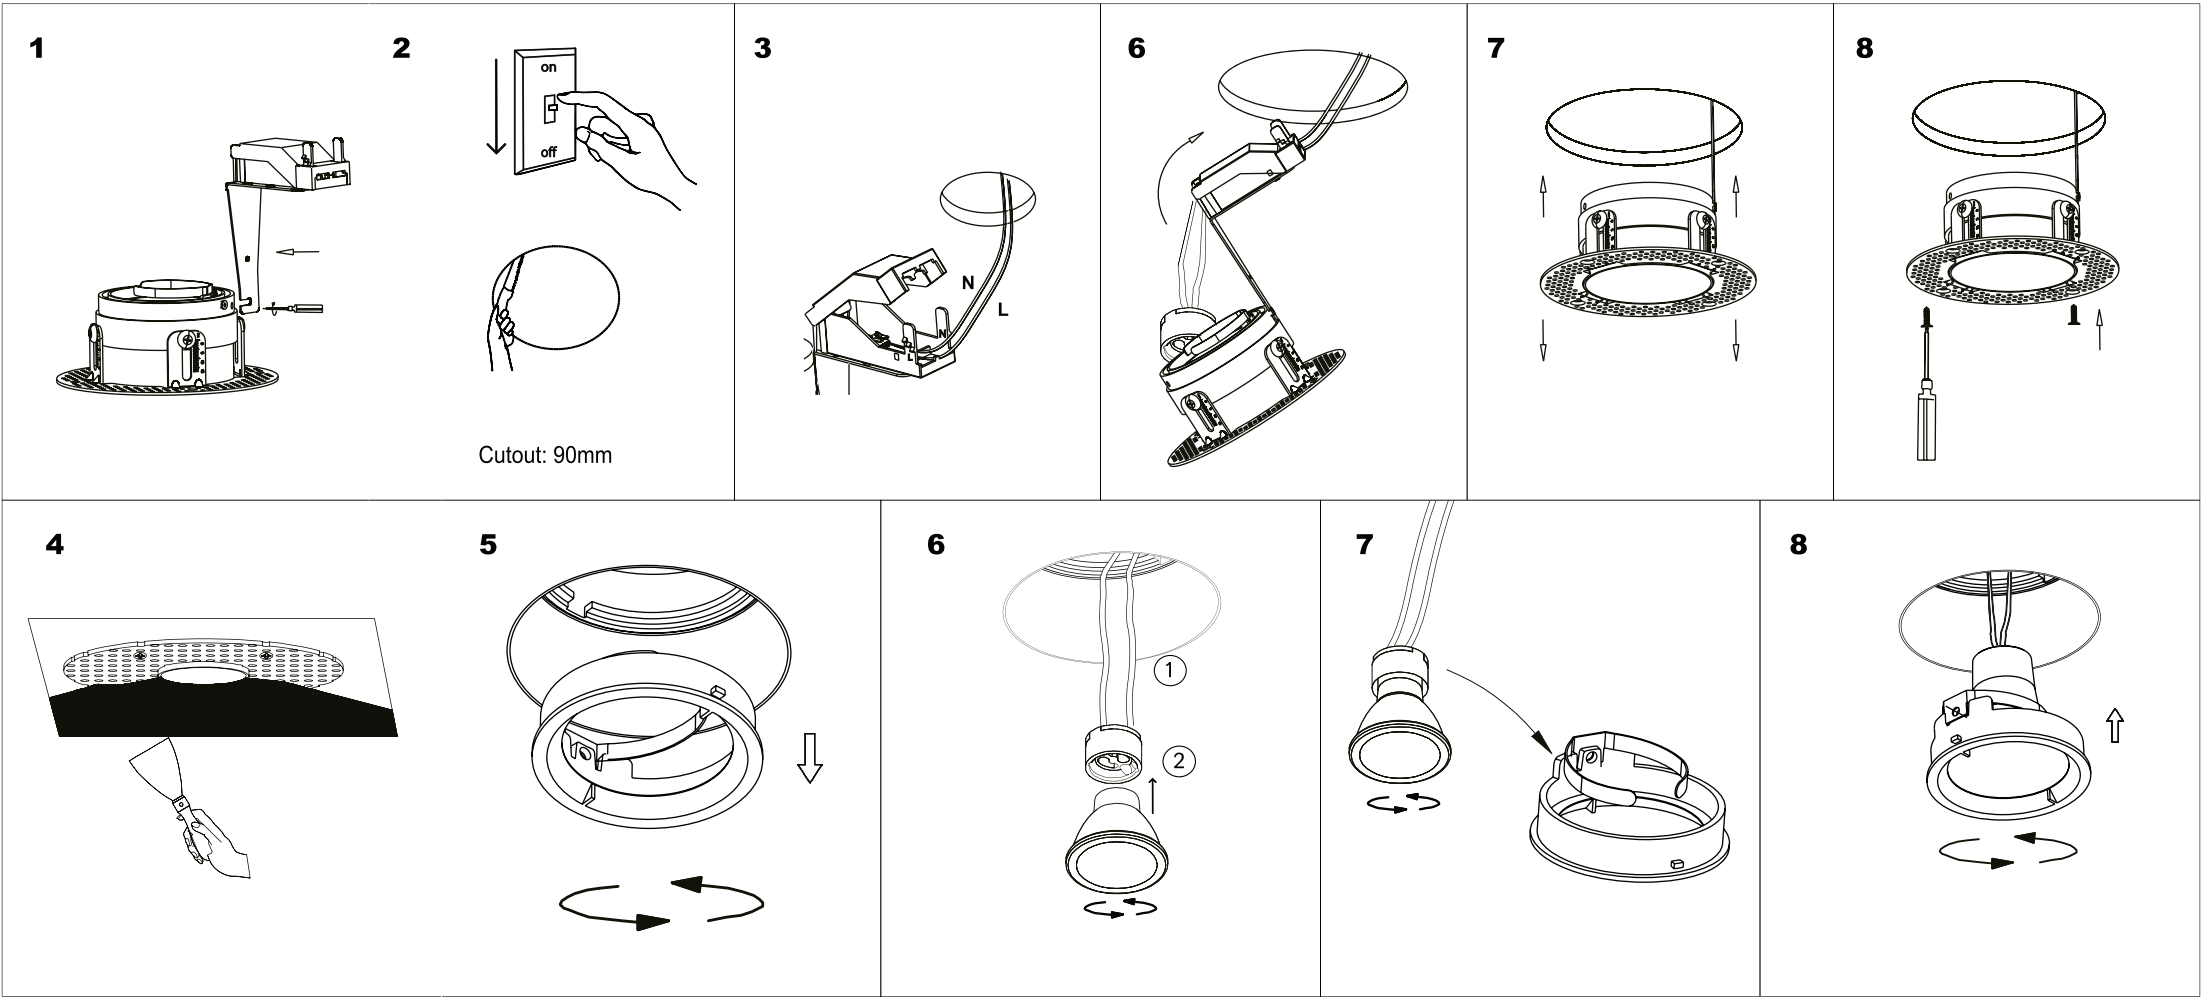

Adjust according to the ceiling, so the plaster could be 1mm to 20mm.
Adápte según el techo, entonces el yeso podrá ser 1mm a 20mm.

LIGHT SOURCE - FUENTE DE LUZ

1xGU10 MAX 8W LED no included
Lamp holder GU10 included

TECHNICAL FEATURES - CARACTERISTICAS TÉCNICAS

Technical specifications icons: square symbol, beam angle 0,2m, GU10 lamp holder, voltage range 100V-240V, frequency 50Hz/60Hz.