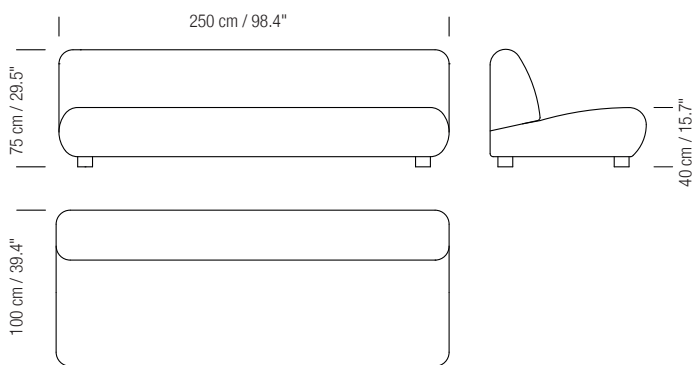

(3.) Three seats CADAQUÉS SOFA