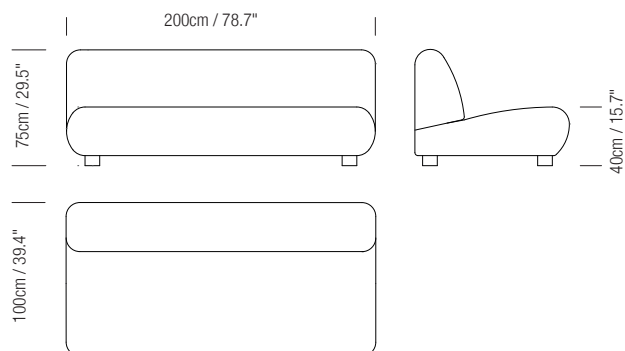

(2.) Two seats CADAQUÉS SOFA