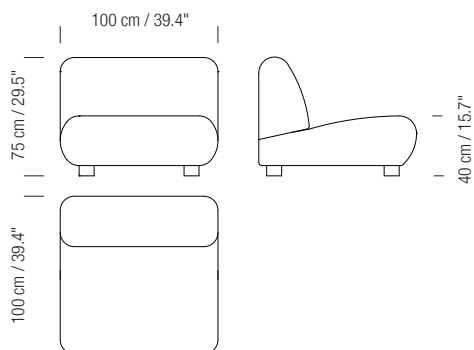

(1.) CADAQUÉS ARMCHAIR