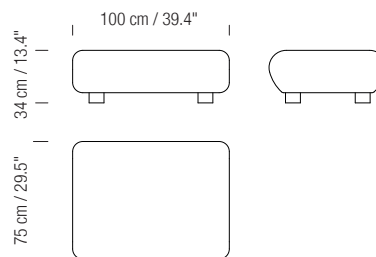

(4.) CADAQUÉS POUF