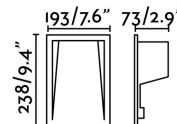

Material: Aluminium and polycarbonate difusser

Designer:

Length: 193 mm

Net Width: 73 mm

Height: 238 mm

Net Weight: 1.40 kg

Volume: 0.00934 m³

8421776116771