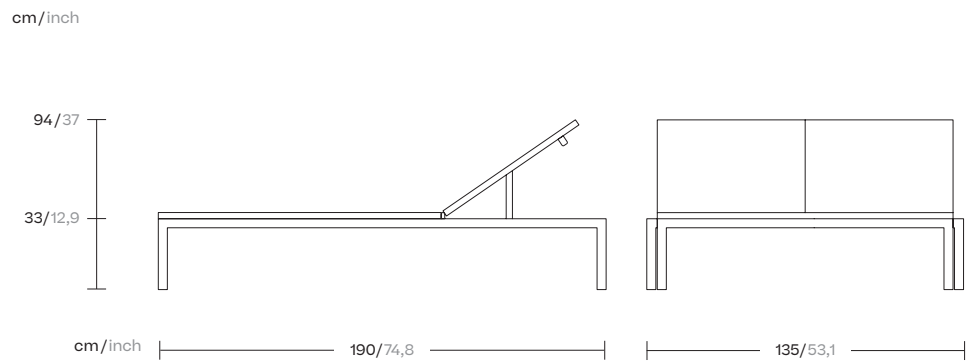

Landscape
Double via deckchair
by Kettal Studio

kettal

Double via deckchair

Designer
Kettal Studio

Collection
Landscape

Reference
KS9402100

1/4

Landscape aims to be part of a project. It is not understood as an item apart, but instead relates to its environment and melds with it. It is the project that is important, not the product, and this is its essence. Its rationalist construction seeks to give order, form and structure to the outdoor space, although, in terms of function, it has been designed to give shelter: to shade and cool or protect from the rain and wind.