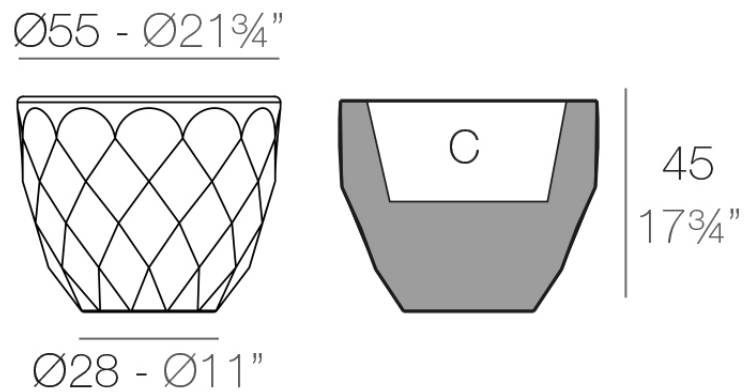

Vases planter ø55x45

by JM Ferrero

VASES Collection, is made up of flowerpots, furniture and lighting designed by the Valencian designer JM Ferrero. It's shapes were inspired by diamond cutting, producing pieces of clear-cut shapes and great style, creating a big visual impact.

Info

Description

Pot made of polyethylene resin by rotational moulding. 100% Recyclable. Item suitable for indoor and outdoor use. Available in different finishes.

Weight: 6 Kg

VASES Macetero Ø55 C = 41 L
VASES Planter Ø55 C = 11 gal