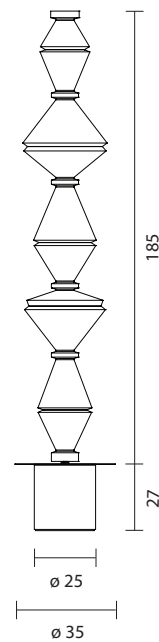

OÏPHORIQUE P PE

by Atelier Oi, 2014

Floor lamp. Steel structure. Black lacquered canopy and black chrome trim disc. Light grey textil diffuser or dark grey fire resistant textil diffuser.

Type: Floor lamp

Environment: Indoor

Structure: Steel

Diffuser: Textil

Voltage: 230 V

Supply: Electrical cord with plug

Cable length: 200 cm

Light source: 2 x G5 Fluo 39W 2700K

OÏPHORIQUE P PE

309000640953 light grey diffuser
309000640952 fire resistant dark grey diffuser

15.7 kg
23.8 kg

CE IP-20