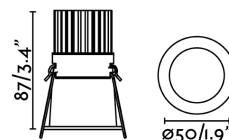

### Specifications

**Bulb:** COB LED 7W 2700K CRI>80 36°

**Bulb included:** Yes

**Transformer:**

**Transformer included:** No

**IP:** 20

**Class:** III

**Material:** Aluminium

**Designer:**

**Height:** 87 mm

**Diameter:** 50 Ø

**Net Weight:** 0.20 kg

**Volume:** 0.00045 m3

8421776179585