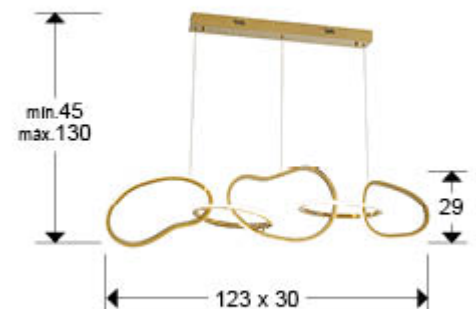

Nexo

532310

Pendants

Recommended product

Lamp made of stainless steel finished in bright gold. Opal silicone diffuser. Adjustable height. 75W LED, 7100 lm, 3000K. DIMMABLE

This product uses LED driver with TRIAC type and 0-10V dimming. It can be dimmed using a LED wall dimmer with these features. · This lamp is supplied with GRAVITY TOGGLES, to improve ceiling fixing.

GENERAL INFORMATION

EAN Code: 8435435341114

Type: Pendants

Collection: Nexo

SIZES

Sizes: ↔ 123.0 ↓ 29.0 ↗ 30.0 cm
 Height when installed: 45.0/ max. 130.0 cm
 Weight: 4.2 Kg

SIZES WITH PACKAGING

Weight: 6.4 Kg
 Volume: 0.1220m³
 Sizes: ↔ 127.0 ↓ 31.0 ↗ 31.0 cm

ADDITIONAL INFORMATION

Material: Steel, silicone
Finish: Bright gold, opal