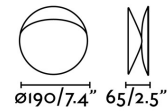

Specifications

Bulb:	1 x R7s 78mm MAX 8W LED
Bulb included:	No
Transformer:	
Transformer included:	No
Voltage:	100-240V
Operating Frequency:	50/60Hz
IP:	20
Class:	I
Material:	Metal
Designer:	ESTUDI RIBAUDÍ
Recommended bulb:	17488
Description of recommended Bulb:	BULB LED JP78MM R7S 7W 2700K
Length:	190 mm
Net Width:	65 mm
Height:	190 mm
Diameter:	190 Ø
Net Weight:	0.90 kg
Volume:	0.00387 m3