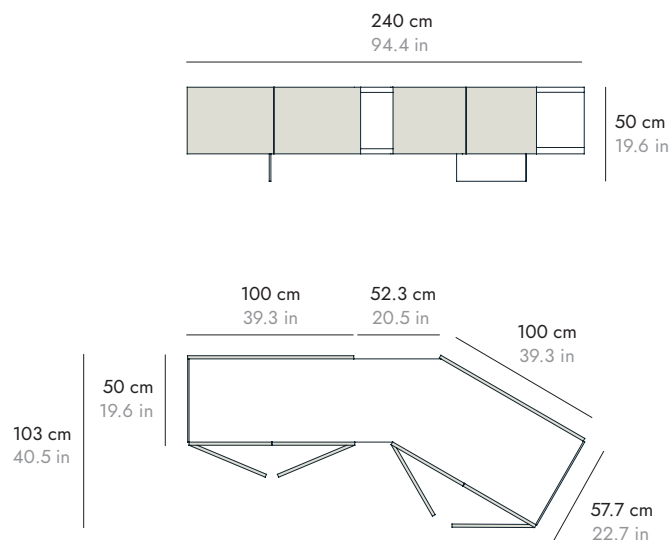

DETAILS DETALLES

FIRENZE

BY RODOLFO DORDONI, 2023

punt

DIMENSIONS DIMENSIONES

FIR401

FIR402

The sideboard has a 2700K interior light with activation by opening and closing doors or with activation by movement of the foot under the sideboard. The light can remain on when the doors are closed.

FIRENZE

BY RODOLFO DORDONI, 2023

punt

DIMENSIONS DIMENSIONES

FIR501

Right-hand side cabinet door opening

Apertura puerta vitrina derecha

FIR502