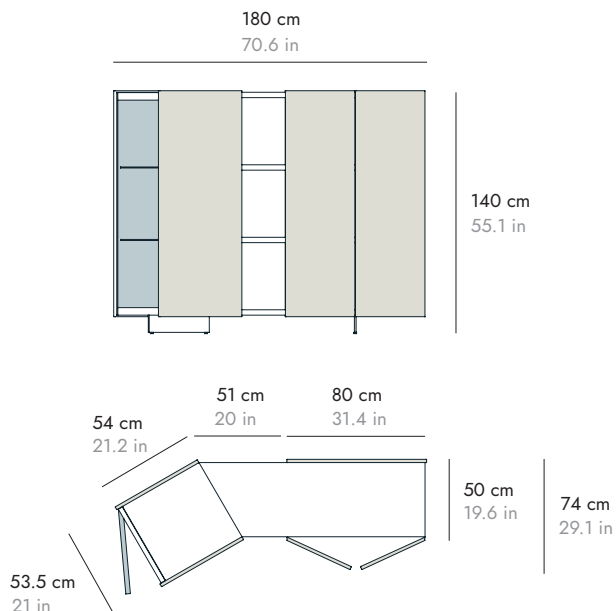

FIR502

Left-hand side cabinet door opening

Apertura puerta vitrina izquierda

The cupboard display case has a 2700K interior light with activation by opening and closing the doors. The light can remain on when the doors are closed.

La vitrina de la alacena tiene una luz interior de 2700K con activación por apertura y cierre de puertas. La luz puede permanecer encendida con las puertas cerradas.