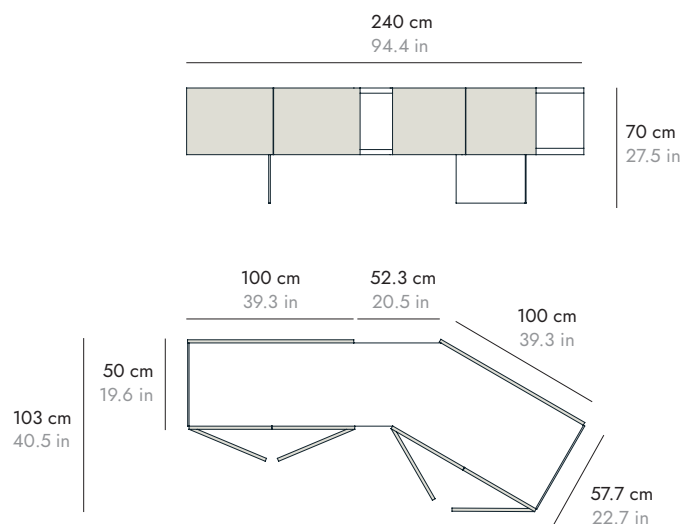

DETAILS DETALLES

FIRENZE

BY RODOLFO DORDONI, 2023

punt

DIMENSIONS DIMENSIONES

FIR401

FIR402

The sideboard has a 2700K interior light with activation by opening and closing doors or with activation by movement of the foot under the sideboard. The light can remain on when the doors are closed.

FIRENZE

BY RODOLFO DORDONI, 2023

punt

DIMENSIONS DIMENSIONES

FIR501

Right-hand side cabinet door opening

Apertura puerta vitrina derecha

FIR502