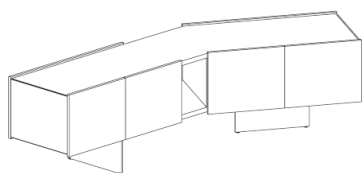

DETAILS DETALLES

FIRENZE

BY RODOLFO DORDONI, 2023

punt

DIMENSIONS DIMENSIONES

FIR401

FIR402

The sideboard has a 2700K interior light with activation by opening and closing doors or with activation by movement of the foot under the sideboard. The light can remain on when the doors are closed.