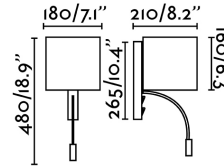

Specifications

Bulb: 1xE27 LECTOR 3W 3000K 280lm

Bulb included: No

Transformer: Driver

Transformer included: Yes

IP:

Class:

Material: Metal and textile shade

Designer:

Length: 210 mm

Net Width: 180 mm

Height: 480 mm

Volume: 0.01767 m3

8421776186644