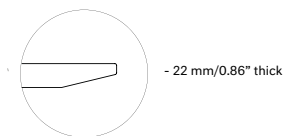

Shipment details

Qty	1 dining table (2 boxes)
Volume	0,44 m3 / 15.6 ft3
Gross weight	40 kg / 88 lb
Net weight	32 kg / 71 lb
Item dimensions (width x depth x height)	115 x 115 x 75 cm 45.25" x 45.25" x 29.25"

Tabletop: