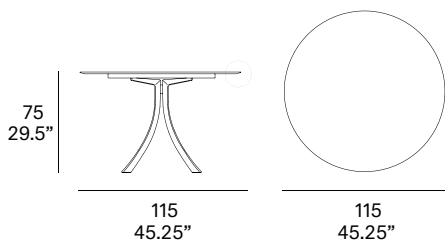

indoor

Falcata indoor

Round dining table / mesa redonda

Ø 115 cm / 45.25"

Lievore Altherr Molina 2017

T934 R

Tabletop made of solid wood from European oaks with 22 mm/0.86" of section. Structure made of high resistance aluminum profile and legs of injected aluminum, finished with polyester powder. The collection is also available in a lacquered version (MDF) and in European oak plywood.

Shipment details

Qty	1 dining table (2 boxes)
Volume	0,44 m3 / 15.6 ft3
Gross weight	40 kg / 88 lb
Net weight	32 kg / 71 lb
Item dimensions (width x depth x height)	115 x 115 x 75 cm 45.25" x 45.25" x 29.25"