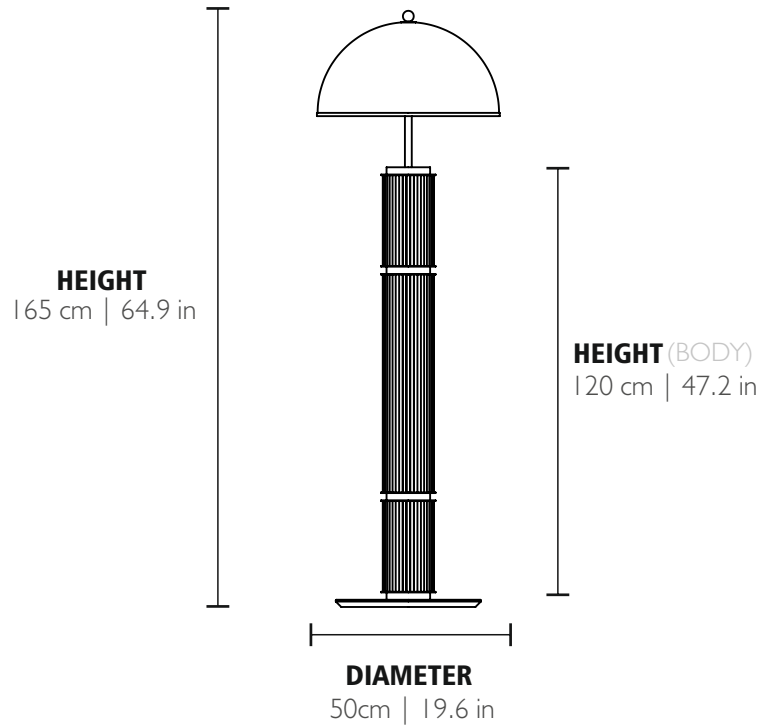

ELEA● FLOOR LAMP
REF. 3085.3

WEIGHT

Net Weight: 9kg | 41.8 lbs
Gross Weight: 15kg | 33 lbs

BULBS

Quantity: 2
Type: E27
Wattage: 40W (max)

MATERIALS

Body: Brass
Lampshade: Aluminum

PACKING (approx.)

Dimensions: 170 x 55 x 55 cm
40.5 x 40.5 x 28.3 in
Volume: 0.50 m³ | 17.72 ft³

☐ - Products manufactured according the European norm of security EN 60 598-1.

⚠ - Products adjusted for installation in surfaces normally inflammable.

BODY: Gold (24 Carat)

DETAILS: Gold (24 Carat)

BRASS OR MARBLE: Emperador or Carrara or Nero Marquina

MORE FINISHES AVAILABLE HERE:
[CLICK HERE](#)