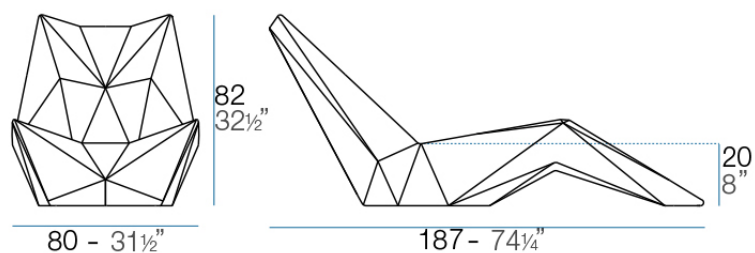

Faz sunbed 187x80x82cm

by Ramón Esteve

Vondom's Faz collection, designed by Ramón Esteve, is one of the firm's most iconic collections. It stands out for its modular design and sophistication, representing harmony, serenity and timelessness through mineral and emphatic shapes. Faz transforms environments with its unique combination of material and light, creating an enveloping and exclusive atmosphere.

Info

Description

Made of polyethylene resin by rotational moulding. 100% Recyclable. Item suitable for indoor and outdoor use. Available in different finishes.

Weight: 25 Kg

FAZ
FAZ SUNBED

Finishes

finishes