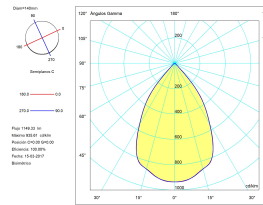

### LUMINOTECHNIC FEATURES

Light source: LED

Luminance C0°65°: 1932

Luminance 90°65°: 1926

CRI: 80

MacAdam steps: 3

Photobiological risk: RG1

UGR

UGR crosswise: 18.0

UGR lengthwise: 18.0

UGR	
S=0.250	
Ceiling / cavity	0.7
Walls	0.5
Working Plane	0.2
Room dimensions	X=4H, Y=8H
UGR crosswise	18.0
UGR lengthwise	18.0