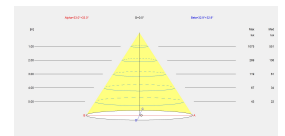

VENTILATION FEATURES

Power used: 15.7W

Service value measurement standard: EN 60879:2019

LOGISTICS

Net weight (kg): 0.53

Packaged weight (kg): 0.66

Packaging: 155mm x 155mm x 115mm

18 Un