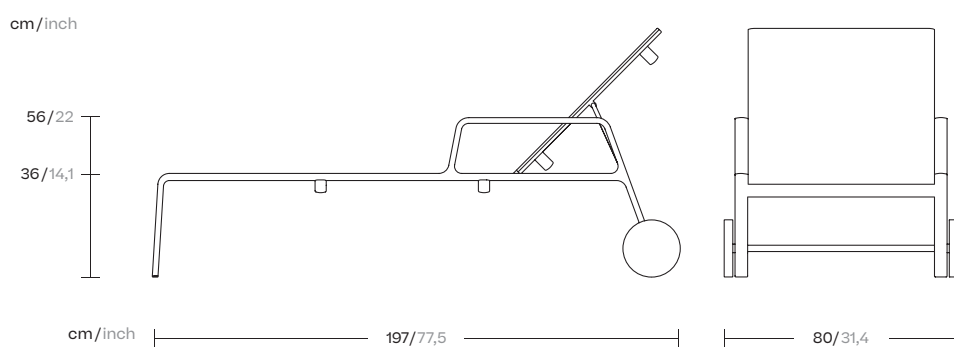

Park Life
Deckchair
by Jasper Morrison

kettal

Deckchair

Designer
Jasper Morrison

Collection
Park Life

Reference
KS1101500

1/4

Park Life is a complete family of furniture for outdoors, whose clean cut profile is Adaptable to a wide range of different situations. Lightweight, yet extremely durable, it's easily stacked for transport or winter storage and its technical sophistication and careful consideration of ergonomics besides a lot of care over how it looks are all intended to ensure a long life, both structurally and visually.