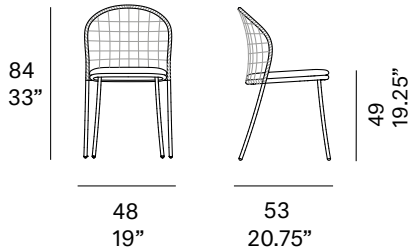

## Hand-woven chair with grid pattern / silla tejida con patrón de cuadrícula

MUT Design, 2020/2022

C097 TB

Chair made of stainless steel tube. Possibility of customization through a wide variety of technical fabrics completely suitable for outdoor use. Handwoven backrest traditionally crafted with high resistance rope. Stackable.

### Shipment details

Qty	2 chairs (1 box)
Volume	0,29 m <sup>3</sup> / 10,2 ft <sup>3</sup>
Gross weight	15 kg / 33 lb
Net weight (1 armchair)	5,5 kg / 12 lb
Box dimensions (approx.)	53 x 60 x 94 cm 20.75" x 23.5" x 37"
Item dimensions (width x depth x height)	48 x 53 x 84 cm 19" x 20.75" x 33"
COM (1,40 - 1,50 m / 54"-59")	cushion: 0,55 m / 0.6 yd