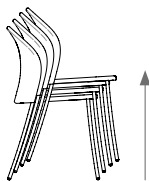

Max. 4

Certifications

UNE EN 581-1:2017
UNE-EN 581-2:2016/AC:2016