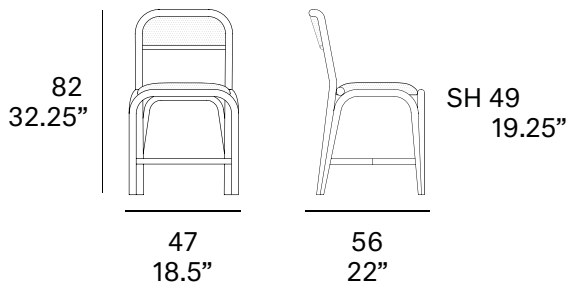

Shipment details

Qty	1 dining chair (1 box)
Volume	0,24 m3 / 8.48 ft3
Gross weight	11 kg / 24 lb
Net weight	7 kg / 15 lb
Item dimensions (width x depth x height)	47 x 56 x 82 cm 18.5" x 22" x 32.25"
COM (1, 40 - 1,50 m / 54"-59")	1,00 m / 1.09 yd