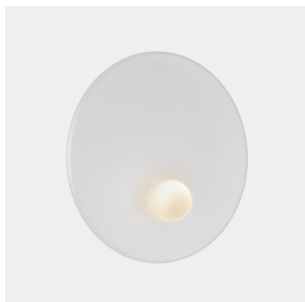

## Trip ø460mm

Nahtrang Design

## 05-8357-05-14

Wall fixture Trip ø460mm E14 7W Black

### TECHNICAL FEATURES

IP20

Power (W) : Max. power 7W

Total power consumption of light (W) : 7W

Structure material : Aluminium, Steel

Structure finish : Black

Diffuser material : Glass

Diffuser finish : Opal

### LUMINOTECHNIC FEATURES

Lampholder: 1 x E14