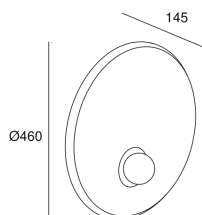

## Trip ø460mm

Nahtrang Design

## 05-8357-05-14

Wall fixture Trip ø460mm E14 7W Black

### TECHNICAL FEATURES

IP20

Power (W) : Max. power 7W

Total power consumption of light (W) : 7W

Structure material : Aluminium, Steel

Structure finish : Black

Diffuser material : Glass

Diffuser finish : Opal

Max. size of light bulb : 90/50 mm

Recommended light bulb : E14

Voltage / frequency : 100-240V/50-60Hz

Max. temperature : 25°C

Warranty : 5 Years

Energy efficiency : Light bulb not included