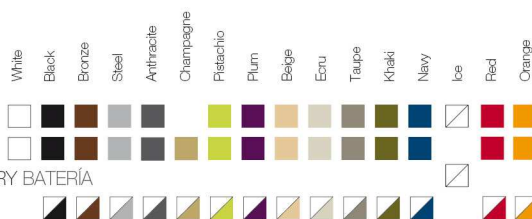

FINISHES ACABADOS

COLOURS COLORES

BASIC, SELF-WATERING / AUTORRIEGO

LACQUERED / LACADO

LIGHT / LUZ, LED RGB, LED DMX, BATTERY BATERIA

TWO-TONE LAC. BICOLOR FOC