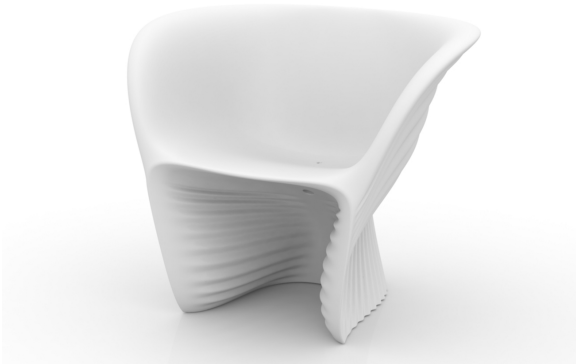

Продажа дизайнерской мебели,
света и аксессуаров
по всей России

8 (800) 500-70-36
hello@barcelonadesign.ru
www.barcelonadesign.ru BIOPHILIA BUTACA

DESCRIPTION DESCRIPTION

Made in resin of polyethylene by rotational moulding. 100% Recyclable. Item suitable for indoor and outdoor use. Available with different finishes.

Fabricado en resina de polietileno mediante moldeo rotacional con doble pared. 100% Reciclable. Apto para exterior e interior. Disponible en varios acabados.

WEIGHT PESO 15 Kg.

INCLUDE INCLUYE

Non-slipping feet. Outdoor cushions (thick 4"). Finished RGB LED: Colour changes of remote control.

Tacos antideslizantes. Acolchado para exterior (grosor 8cm). Acabado LED RGB: Mando a distancia para cambio de color de la luz.

OPTIONS OPCIONES

Finished Light: Possibility of transparent cable and switch only for indoor.

Acabado Luz: Posibilidad de cable transparente e interruptor para interior.

REFERENCE*	REFERENCIA*			
59002	59002F	59002FP	59002W	59002L
59002D	59002Y	59002CO		

ReferenceX, for example 0000A ReferenciaX, ejemplo 0000A.

* A: BASIC R: AUTORRIEGO F: LACADO W:LUZ L: LEDS B: FULL WHITE G: GLASS

FINISHES ACABADOS

COLOURS COLORES

BASIC, SELF-WATERING / AUTORRIEGO

LACQUERED / LACADO

LIGHT / LUZ, LED RGB, LED DMX, BATTERY BATERÍA

TWO-TONE LAC. BICOLOR FOC