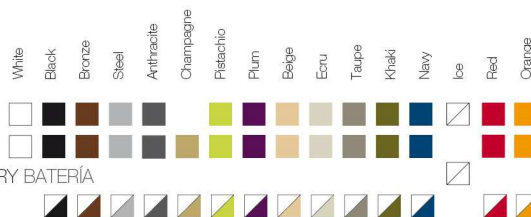

Продажа дизайнерской мебели,
света и аксессуаров
по всей России

8 (800) 500-70-36
hello@barcelonadesign.ru
www.barcelonadesign.ru BIOPHILIA BUTACA

DESCRIPTION DESCRIPTION

Made in resin of polyethylene by rotational moulding. 100% Recyclable. Item suitable for indoor and outdoor use. Available with different finishes.

Fabricado en resina de polietileno mediante moldeo rotacional con doble pared. 100% Reciclable. Apto para exterior e interior. Disponible en varios acabados.

WEIGHT PESO 15 Kg.

INCLUDE INCLUYE

Non-slipping feet. Outdoor cushions (thick 4"). Finished RGB LED: Colour changes of remote control.

Tacos antideslizantes. Acolchado para exterior (grosor 8cm). Acabado LED RGB: Mando a distancia para cambio de color de la luz.

OPTIONS OPCIONES

Finished Light: Possibility of transparent cable and switch only for indoor.

Acabado Luz: Posibilidad de cable transparente e interruptor para interior.

REFERENCE*	REFERENCIA*			
59002	59002F	59002FP	59002W	59002L
59002D	59002Y	59002CO		

ReferenceX, for example 0000A ReferenciaX, ejemplo 0000A.

* A: BASIC R: AUTORRIEGO F: LACADO W:LUZ L: LEDS B: FULL WHITE G: GLASS

FINISHES ACABADOS

COLOURS COLORES

BASIC, SELF-WATERING / AUTORRIEGO

LACQUERED / LACADO

LIGHT / LUZ, LED RGB, LED DMX, BATTERY BATERÍA

TWO-TONE LAC. BICOLOR FOC

FABRIC TEJIDOS

NAUTICAL NÁUTICA

SILVERTEX

KINNASAND

Type plug available Tipo de plug disponible

UL / ELECTRICAL COMPONENTS

The electrical components that make up the products from Vondom are all UL listed for Wet/Outdoor use under the following 4 UL certicates:

- Bulb: BULB-26W-E175761
- Cable: CABLE-E313867
- Insulated Tubing: EXTRUDED_INSULATING_E203950
- Lamp Holder: LAMPHOLDER-E165669