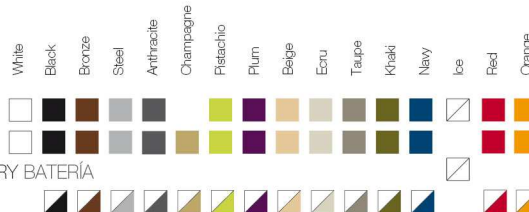

Продажа дизайнерской мебели,
света и аксессуаров
по всей России

8 (800) 500-70-36
hello@barcelonadesign.ru
www.barcelonadesign.ru BIOPHILIA SILLA

DESCRIPTION DESCRIPTION

Made in resin of polyethylene by rotational moulding. 100% Recyclable. Item suitable for indoor and outdoor use. Available with different finishes.

Fabricado en resina de polietileno mediante moldeo rotacional con doble pared. 100% Reciclable. Apto para exterior e interior. Disponible en varios acabados.

WEIGHT PESO 7 Kg.

INCLUDE INCLUYE

Non-slipping feet. Outdoor cushions (thick 4"). Finished RGB LED: Colour changes of remote control.

Tacos antideslizantes. Acolchado para exterior (grosor 8cm). Acabado LED RGB: Mando a distancia para cambio de color de la luz.

OPTIONS OPCIONES

Finished Light: Possibility of transparent cable and switch only for indoor.

Acabado Luz: Posibilidad de cable transparente e interruptor para interior.

REFERENCE*	REFERENCIA*
59001	59001F 59001FP 59001CO

ReferenceX, for example 0000A ReferenciaX, ejemplo 0000A.

* A: BASIC R: AUTORRIEGO F: LACADO W:LUZ L: LEDS B: FULL WHITE G: GLASS

FINISHES ACABADOS

COLOURS COLORES

BASIC, SELF-WATERING / AUTORRIEGO

LACQUERED / LACADO

LIGHT / LUZ, LED RGB, LED DMX, BATTERY BATERIA

TWO-TONE LAC. BICOLOR FOC

FABRIC TEJIDOS

NAUTICAL NAUTICA

SILVERTEX

KINNASAND

Type plug available Tipo de plug disponible

UL / ELECTRICAL COMPONENTS

The electrical components that make up the products from Vondom are all UL listed for Wet/Outdoor use under the following 4 UL certicates:

- Bulb: BULB-26W-E175761
- Cable: CABLE-E313867
- Insulated Tubing: EXTRUDED_INSULATING_E203950
- Lamp Holder: LAMPHOLDER-E165669