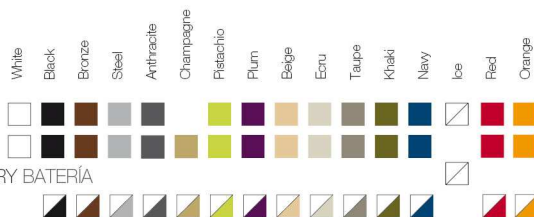

Продажа дизайнерской мебели,
света и аксессуаров
по всей России

8 (800) 500-70-36
hello@barcelonadesign.ru
www.barcelonadesign.ru

BIOPHILIA SOFA

DESCRIPTION DESCRIPTION

Made in resin of polyethylene by rotational moulding. 100% Recyclable. Item suitable for indoor and outdoor use. Available with different finishes.

Fabricado en resina de polietileno mediante moldeo rotacional con doble pared. 100% Reciclable. Apto para exterior e interior. Disponible en varios acabados.

WEIGHT PESO 30 Kg.

INCLUDE INCLUYE

Non-slipping feet. Outdoor cushions (thick 4"). Finished RGB LED: Colour changes of remote control.

Tacos antideslizantes. Acolchado para exterior (grosor 8cm). Acabado LED RGB: Mando a distancia para cambio de color de la luz.

OPTIONS OPCIONES

Finished Light: Possibility of transparent cable and switch only for indoor.

Acabado Luz: Posibilidad de cable transparente e interruptor para interior.

REFERENCE*	REFERENCIA*			
59003	59003F	59003FP	59003W	59003L
59003D	59003Y	59003CO		

ReferenceX, for example 0000A ReferenciaX, ejemplo 0000A.

* A: BASIC R: AUTORRIEGO F: LACADO W: LUZ L: LEDS B: FULL WHITE G: GLASS

FINISHES ACABADOS

COLOURS COLORES

BASIC, SELF-WATERING / AUTORRIEGO

LACQUERED / LACADO

LIGHT / LUZ, LED RGB, LED DMX, BATTERY BATERIA

TWO-TONE LAC. BICOLOR FOC

FABRIC TEJIDOS

NAUTICAL NÁUTICA

SILVERTEX

KINNASAND

Type plug available Tipo de plug disponible

UL / ELECTRICAL COMPONENTS

The electrical components that make up the products from Vondom are all UL listed for Wet/Outdoor use under the following 4 UL certificates:

- Bulb: BULB-26W-E175761
- Cable: CABLE-E313867
- Insulated Tubing: EXTRUDED_INSULATING_E203950
- Lamp Holder: LAMPHOLDER-E165669