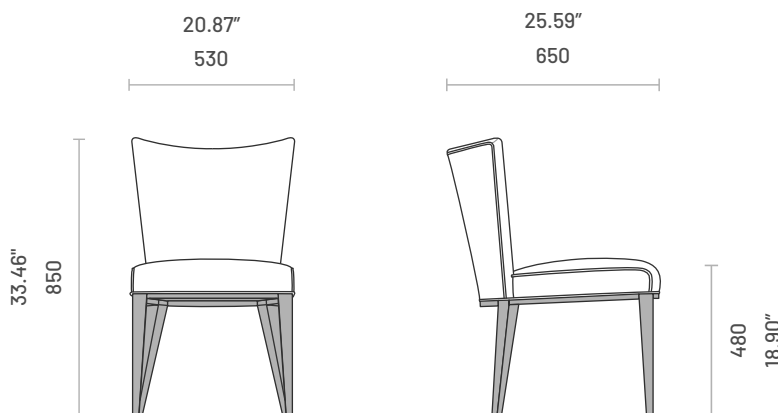

Vianna

CHAIR

The epitome of comfort, the best description of Vienna chair. Supported by four wooden legs, the padded seat and back cushion create the perfect accessory for both domestic and public settings. Available in two versions, with or without armrests, the top of the backrest arc outwards for maximum relaxation. Along its extremities, sophisticated piping adds a timeless touch to the design. Vienna chair is a classic design with a modern twist, making this a go-to choice for any design project.

Specifications

Dimensions (With Armrests)

Dimensions

Technical Information

Frame

Structure: Solid pine wood and MDF

Feet: Solid ash wood

Padding

Item	Number of Packages	Packaging Dimensions	Packaging Weight	
Vianna (With Armrests)	1	Width: 706mm (27.08") Depth: 746mm (29.37") Height: 1021mm (40.20") Volume: 0.538m ³ (18.99ft ³)	20.00kg	44.09lb
Vianna	1 <small>*2 chairs per package</small>	Width: 630mm (24.80") Depth: 900mm (35.43") Height: 1050mm (41.34") Volume: 0.595m ³ (21.01ft ³)	22.00kg	48.05lb