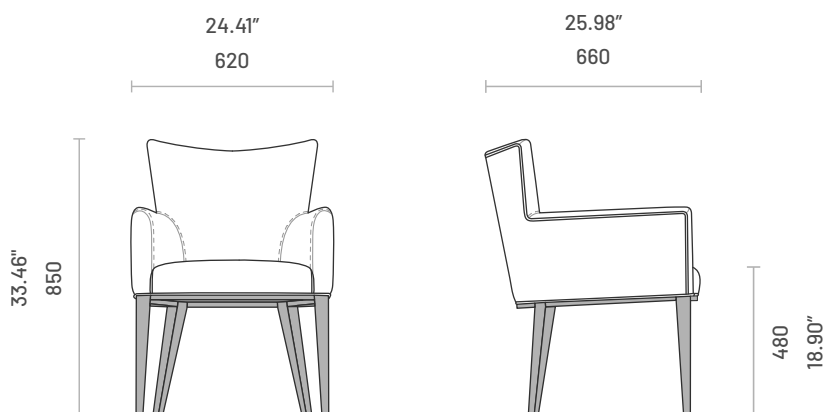

Vianna

CHAIR

The epitome of comfort, the best description of Vienna chair. Supported by four wooden legs, the padded seat and back cushion create the perfect accessory for both domestic and public settings. Available in two versions, with or without armrests, the top of the backrest arc outwards for maximum relaxation. Along its extremities, sophisticated piping adds a timeless touch to the design. Vienna chair is a classic design with a modern twist, making this a go-to choice for any design project.

Specifications

Dimensions (With Armrests)

Dimensions

Technical Information

Frame

Structure: Solid pine wood and MDF

Feet: Solid ash wood

Padding

Item	Number of Packages	Packaging Dimensions	Packaging Weight	
Vianna (With Armrests)	1	Width: 706mm (27.08") Depth: 746mm (29.37") Height: 1021mm (40.20") Volume: 0.538m ³ (18.99ft ³)	20.00kg	44.09lb
Vianna	1 <small>*2 chairs per package</small>	Width: 630mm (24.80") Depth: 900mm (35.43") Height: 1050mm (41.34") Volume: 0.595m ³ (21.01ft ³)	22.00kg	48.05lb