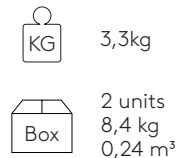

Stool H.62cm (upholstered seat)

Code: **SUN0140**

Stool H.62cm with upholstered seat and 4 leg steel base.

Upholstery: available in all the materials indicated in the finishes book.

Steel base finishes: polyester powder coated in colours M1, M2 and chrome from the metallic swatch card.

Glides: plastic glides as standard. Plastic glides with felt are available with an upcharge.

COM 140cm / per unit	
1 unit	60cm
8 or more units	50cm
* COM will be priced as G2	

Stool H.42cm (wooden seat)

Code: **SUN0230**

Stool H.42cm with wooden seat and 4 leg steel base.

Seat finishes: available in solid oak and walnut in any of the finishes or lacquered in colours W1 and W2 from the wood swatch card.

Steel base finishes: polyester powder coated in colours M1, M2 and chrome from the metallic swatch card.

Glides: plastic glides as standard. Plastic glides with felt are available with an upcharge.

Stool H.42cm (upholstered seat)

Code: **SUN0240**

Stool H.42cm with upholstered seat and 4 leg steel base.

Seat finishes: available in all the fabrics and leathers from the sample book. Also with fabrics supplied or specified by the customer upon approval.

Upholstery: available in all the materials indicated in the finishes book.

Glides: plastic glides as standard. Plastic glides with felt are available with an upcharge.

COM 140cm / per unit	
1 unit	60cm
8 or more units	50cm
* COM will be priced as G2