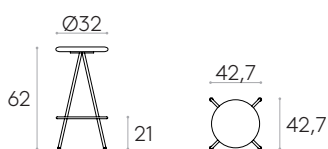

4,7kg

1 unit
6,5 kg
0,19 m³