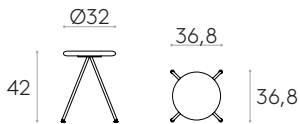

Stool H.62cm (upholstered seat)

Code: **SUN0140**

Stool H.62cm with upholstered seat and 4 leg steel base.

Upholstery: available in all the materials indicated in the finishes book.

Steel base finishes: polyester powder coated in colours M1, M2 and chrome from the metallic swatch card.

Glides: plastic glides as standard. Plastic glides with felt are available with an upcharge.

COM 140cm / per unit	
1 unit	60cm
8 or more units	50cm
* COM will be priced as G2	

Stool H.42cm (wooden seat)

Code: **SUN0230**

Stool H.42cm with wooden seat and 4 leg steel base.

Seat finishes: available in solid oak and walnut in any of the finishes or lacquered in colours W1 and W2 from the wood swatch card.

Steel base finishes: polyester powder coated in colours M1, M2 and chrome from the metallic swatch card.

Glides: plastic glides as standard. Plastic glides with felt are available with an upcharge.

Stool H.42cm (upholstered seat)

Code: **SUN0240**

Stool H.42cm with upholstered seat and 4 leg steel base.

Seat finishes: available in all the fabrics and leathers from the sample book. Also with fabrics supplied or specified by the customer upon approval.

Upholstery: available in all the materials indicated in the finishes book.

Glides: plastic glides as standard. Plastic glides with felt are available with an upcharge.

COM 140cm / per unit	
1 unit	60cm
8 or more units	50cm
* COM will be priced as G2