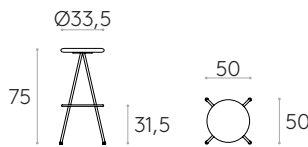

5,1kg

1 unit
6,9 kg
0,21 m³

COM 140cm / per unit

1 unit 60cm

8 or more units 50cm

* COM will be priced as G2

Stool H.62cm (wooden seat)

Code: **SUN0130**

Stool H.62cm with wooden seat and 4 leg steel base.

Seat finishes: available in solid oak and walnut in any of the finishes or lacquered in colours W1 and W2 from the wood swatch card.

Steel base finishes: polyester powder coated in colours M1, M2 and chrome from the metallic swatch card.

Glides: plastic glides as standard. Plastic glides with felt are available with an upcharge.