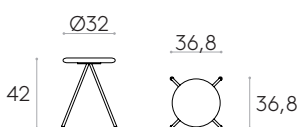

Stool H.42cm (upholstered seat)

Code: **SUN0240**

Stool H.42cm with upholstered seat and 4 leg steel base.

Seat finishes: available in all the fabrics and leathers from the sample book. Also with fabrics supplied or specified by the customer upon approval.

Upholstery: available in all the materials indicated in the finishes book.

Glides: plastic glides as standard. Plastic glides with felt are available with an upcharge.