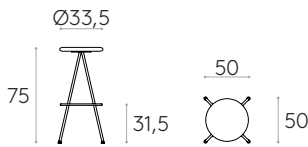

5,1kg

1 unit
6,9 kg
0,21 m³