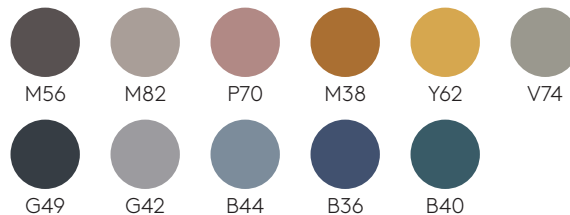

WARRANTY

5 years

FINISHES

Finishes book [+info](#)

Upholstery: All fabrics and leathers indicated in the finishes book.

Steel frames

M1 colours

M2 colours

Chrome

Wooden seats

Oak

Walnut

W1 colours

W2 colours

Stool H.75cm (wooden seat)

Code: **SUN0030**

Stool H.75cm with wooden seat and 4 leg steel base.

Seat finishes: available in solid oak and walnut in any of the finishes or lacquered in colours W1 and W2 from the wood swatch card.

Steel base finishes: polyester powder coated in colours M1, M2 and chrome from the metallic swatch card.