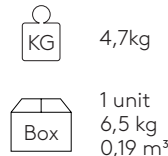

COM 140cm / per unit	
1 unit	60cm
8 or more units	50cm
* COM will be priced as G2