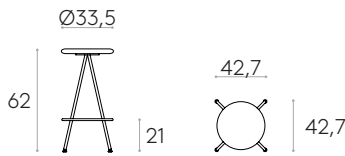

Stool H.62cm (upholstered seat)

Code: **SUN0140**

Stool H.62cm with upholstered seat and 4 leg steel base.

Upholstery: available in all the materials indicated in the finishes book.

Steel base finishes: polyester powder coated in colours M1, M2 and chrome from the metallic swatch card.

Glides: plastic glides as standard. Plastic glides with felt are available with an upcharge.

COM 140cm / per unit	
1 unit	60cm
8 or more units	50cm
* COM will be priced as G2	

Stool H.42cm (wooden seat)

Code: **SUN0230**

Stool H.42cm with wooden seat and 4 leg steel base.

Seat finishes: available in solid oak and walnut in any of the finishes or lacquered in colours W1 and W2 from the wood swatch card.

Steel base finishes: polyester powder coated in colours M1, M2 and chrome from the metallic swatch card.

Glides: plastic glides as standard. Plastic glides with felt are available with an upcharge.