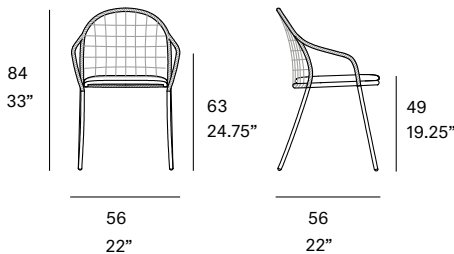

outdoor

Petale

Hand-woven dining armchair with grid pattern / sillón comedor tejido con patrón de cuadrícula

MUT Design, 2020/2024

C098 TB

Armchair made of stainless steel tube. Possibility of customization through a wide variety of technical fabrics completely suitable for outdoor use. Handwoven backrest traditionally crafted with high resistance rope. Stackable.

Shipment details

Qty	2 armchairs (1 box)
Volume	0,35 m ³ / 12,3 ft ³
Gross weight	16 kg / 35.2 lb
Net weight (1 armchair)	6 kg / 13.2 lb
Box dimensions (approx.)	61 x 61 x 94 cm 24" x 24" x 37"
Item dimensions (width x depth x height)	56 x 56 x 84 cm 22" x 22" x 33"
COM	cushion: 0,55 m / 0.6 yd (1,40 - 1,50 m / 54"-59")