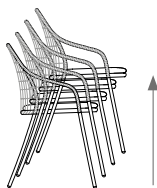

outdoor

Petale

Hand-woven dining armchair with grid pattern / sillón comedor tejido con patrón de cuadrícula

MUT Design, 2020/2024

C098 TB

Armchair made of stainless steel tube. Possibility of customization through a wide variety of technical fabrics completely suitable for outdoor use. Handwoven backrest traditionally crafted with high resistance rope. Stackable.

Shipment details

Qty	2 armchairs (1 box)
Volume	0,35 m ³ / 12,3 ft ³
Gross weight	16 kg / 35.2 lb
Net weight (1 armchair)	6 kg / 13.2 lb
Box dimensions (approx.)	61 x 61 x 94 cm 24" x 24" x 37"
Item dimensions (width x depth x height)	56 x 56 x 84 cm 22" x 22" x 33"
COM	cushion: 0,55 m / 0.6 yd (1,40 - 1,50 m / 54"-59")