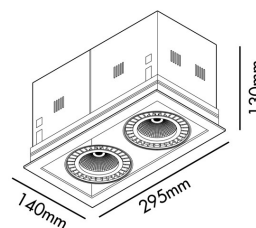

MINI-COLIN-2 White downlight LED 24/36W 2700K 56° 3130/4200 lm

Ref. 033011001

MINI-COLIN is a minimalist recessed light. Its body fully integrates into the space and it provides effective lighting. With a heat temperature of 2700 K, this downlight allows warm, comfortable atmospheres to be created. The 56° version is perfect for lighting in restaurants and hotels, and also in exhibition rooms or museums.

Designer:

Length: 295 mm

Net Width: 140 mm

Height: 130 mm

Net Weight: 2.32 kg

Volume: 0.00641 m³

8421776128583