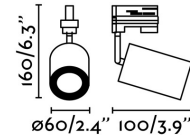

STAN White track projector

Ref. 43720

STAN is a white track projector is a good option for rooms that need a light spot.

Specifications

Bulb:	1xGU10 MAX 8W LED
Bulb included:	No
Transformer:	
Transformer included:	No
Voltage:	100-240V
Operating Frequency:	50/60Hz
IP:	20
Class:	I
Material:	Aluminium and PC diffuser
Height:	100 mm
Diameter:	60 Ø
Net Weight:	0.80 kg