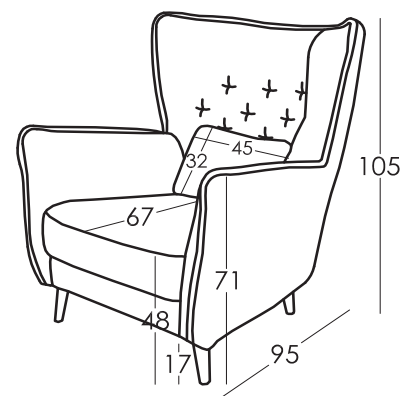

Scheme

Packaging

Shrink wrapping plastic packaging with protective corner brackets