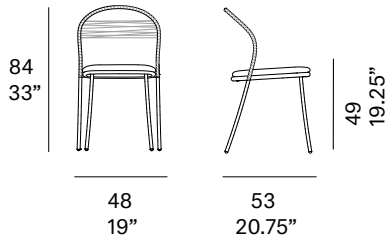

outdoor

Petale

Hand-woven chair with stripe pattern / silla tejida con patrón horizontal

MUT Design, 2020/2022

C097TC

Chair made of stainless steel tube. Possibility of customization through a wide variety of technical fabrics completely suitable for outdoor use. Handwoven backrest traditionally crafted with high resistance rope. Stackable.

Shipment details

Qty	2 chairs (1 box)
Volume	0,29 m ³ / 10,2 ft ³
Gross weight	15 kg / 33 lb
Net weight (1 armchair)	5,5 kg / 12 lb
Box dimensions (approx.)	53 x 60 x 94 cm 20.75" x 23.5" x 37"
Item dimensions (width x depth x height)	48 x 53 x 84 cm 19" x 20.75" x 33"
COM	cushion: 0,55 m / 0.6 yd (1,40 - 1,50 m / 54"-59")