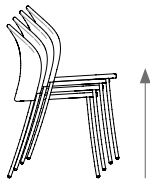

outdoor

Petale

Hand-woven chair with stripe pattern / silla tejida con patrón horizontal

MUT Design, 2020/2022

C097TC

Chair made of stainless steel tube. Possibility of customization through a wide variety of technical fabrics completely suitable for outdoor use. Handwoven backrest traditionally crafted with high resistance rope. Stackable.

Silla fabricada en tubo de acero inoxidable. Posibilidad de personalización mediante una amplia variedad de tejidos técnicos totalmente aptos para exteriores. Respaldo tejido a mano artesanalmente con cuerda de alta resistencia. Apilable.

Shipment details

Qty	2 chairs (1 box)
Volume	0,29 m ³ / 10,2 ft ³
Gross weight	15 kg / 33 lb
Net weight (1 armchair)	5,5 kg / 12 lb
Box dimensions (approx.)	53 x 60 x 94 cm 20.75" x 23.5" x 37"
Item dimensions (width x depth x height)	48 x 53 x 84 cm 19" x 20.75" x 33"
COM	cushion: 0,55 m / 0.6 yd (1,40 - 1,50 m / 54"-59")