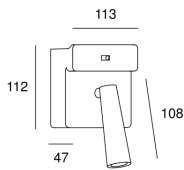

05-6424-14-14

Reading lights Gamma USB LED 2.2W 2700K White 137lm