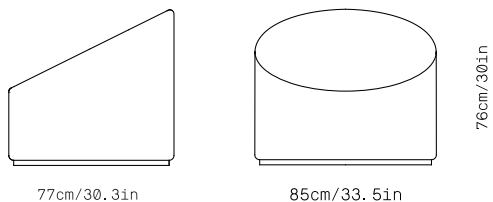

BOLET FX. Butaca. Armchair
Fija. Fixed