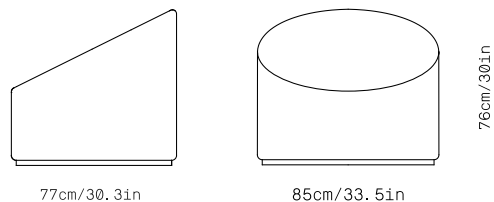

BOLET SW. Butaca Giratoria. Swivel armchair
Base giratoria con retorno Swivel base with return