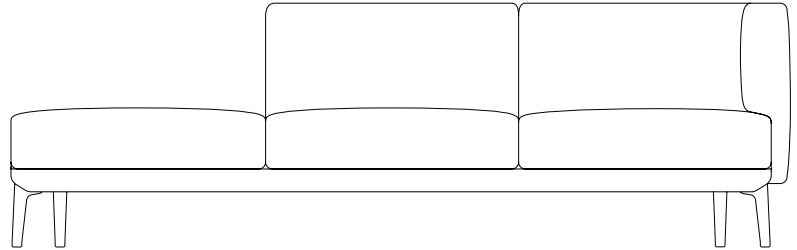

Boma

Right corner 3 seater

“connection-open”

by Rodolfo Dordoni

kettal

Right corner 3 seater “connection- open”

Designer
Rodolfo Dordoni

Collection
Boma

Reference
KS2502000

1/5

The Boma collection, designed by Rodolfo Dordoni for Kettal, was born from the need of high performances of outdoor environment, without sacrificing the increasing demand for comfort that new products have to face. Therefore the structure is organized around a frame entirely made of aluminum, capable of hiding in the essentiality of its lines either the quality of the used materials and the chance of easy articulation in different compositions.

cm/inch

252/99,2

79/31,1

43/16,9

cm/inch

92/36,2

kettal

Right corner 3 seater “connection- open”