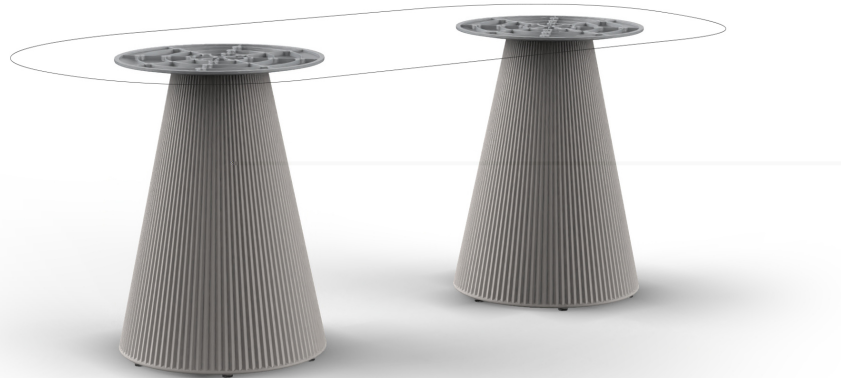

Products / Dining Tables / Gatsby Doble_base ø50x73cm S50

Gatsby doble_base ø50x73cm s50

by Ramón Esteve

The Gatsby collection, designed by Ramón Esteve for Vondom, recalls the Art Déco lighting. Those crazy twenties. “Something new, extraordinary, beautiful, simple but sophisticatedly designed” said Francis Scott Fitzgerald about his aims for the novel he was about to write. The Great Gatsby was born in an age of prosperity, parties and excess. They called it “the American Dream”.

Info

Description

Weight: 12.6 Kg

CATSBY Mesa Doble Base Redonda 155x50cm S50
CATSBY Round Double Base Table 155x50cm S50
ref. 54466

TABLE TOP - SOBRE

Accessories

- TABLE 10mm
- TABLE 12mm
- TABLE DEKTON

Finishes

finishes

BASIC

Ref. 54466

orange

ice

notte blue

crema

green

taupe

ecru

beige

Matt Polyethylene