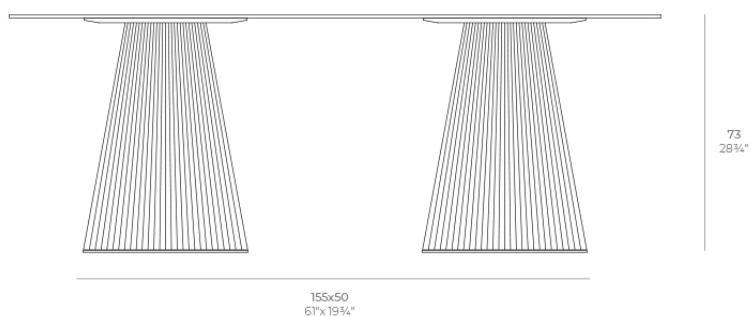

Products / Dining Tables / Gatsby Doble_base ø50x73cm S50

Gatsby doble_base ø50x73cm s50

by Ramón Esteve

The Gatsby collection, designed by Ramón Esteve for Vondom, recalls the Art Déco lighting. Those crazy twenties. “Something new, extraordinary, beautiful, simple but sophisticatedly designed” said Francis Scott Fitzgerald about his aims for the novel he was about to write. The Great Gatsby was born in an age of prosperity, parties and excess. They called it “the American Dream”.

Info

Description

Weight: 12.6 Kg

CATSBY Mesa Doble Base Redonda 155x50cm S50
CATSBY Round Double Base Table 155x50cm S50
ref. 54466

TABLE TOP - SOBRE

Accessories

- TABLE 10mm
- TABLE 12mm
- TABLE DEKTON

Finishes