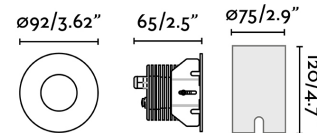

### Specifications

<b>Bulb:</b>	COB LED 13W 36° 3000K 846lm 350mA
<b>Bulb included:</b>	Yes
<b>Transformer:</b>	Driver
<b>Transformer included:</b>	No
<b>IP:</b>	67
<b>Class:</b>	III
<b>Material:</b>	316 stainless steel and transparent glass diffuser
<b>Designer:</b>	
<b>Height:</b>	125 mm
<b>Diameter:</b>	92 Ø
<b>Net Weight:</b>	0.54 kg
<b>Volume:</b>	0.00222 m3