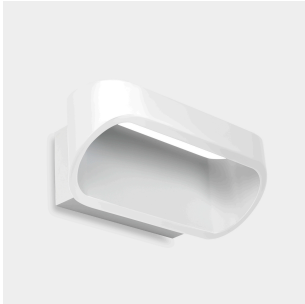

Oval 180mm

05-0070-14-14

Wall fixture Oval 180mm LED 4.8W 3000K White 340lm

TECHNICAL FEATURES

IP20

Power (W) : 4.8W

Total power consumption of light (W) : 6.1W

Real lumens : 340

Real lm/W : 56

Correlated Colour Temperature (CCT) : LED warm-white 3000K

Dimming protocol : ON-OFF

UGR : <=22

Structure material : Aluminium, Steel

Structure finish : White

Brand : HEP

Voltage / frequency : 100-240V/50-60Hz