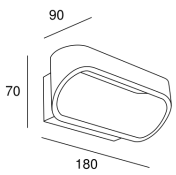

Oval 180mm

05-0070-14-14

Wall fixture Oval 180mm LED 4.8W 3000K White 340lm

TECHNICAL FEATURES

IP20

Power (W) : 4.8W

Total power consumption of light (W) : 6.1W

Real lumens : 340

Real lm/W : 56

Correlated Colour Temperature (CCT) : LED warm-white 3000K

Dimming protocol : ON-OFF

UGR : <=22

Structure material : Aluminium, Steel

Structure finish : White

Brand : HEP

Voltage / frequency : 100-240V/50-60Hz

Packaging: 210mm x 90mm x 120mm