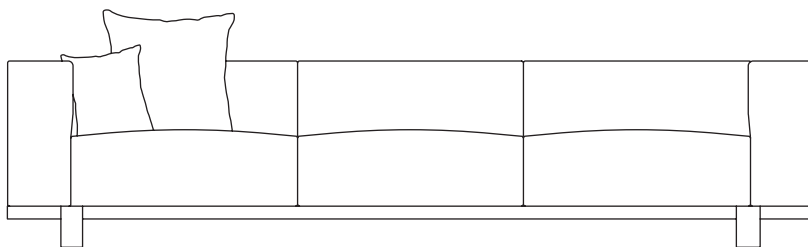

1/4

This is an example of a modular sofa in its purest form. Its orthogonal geometry is based on a rectangular modularity design, which means it can be easily adapted to suit any situation and optimise the space in which it sits.

cm/inch

119,5 / 47

63 / 24,8

37,9 / 14,9

cm/inch

328 / 129,1

kettal

3 Seater sofa XL