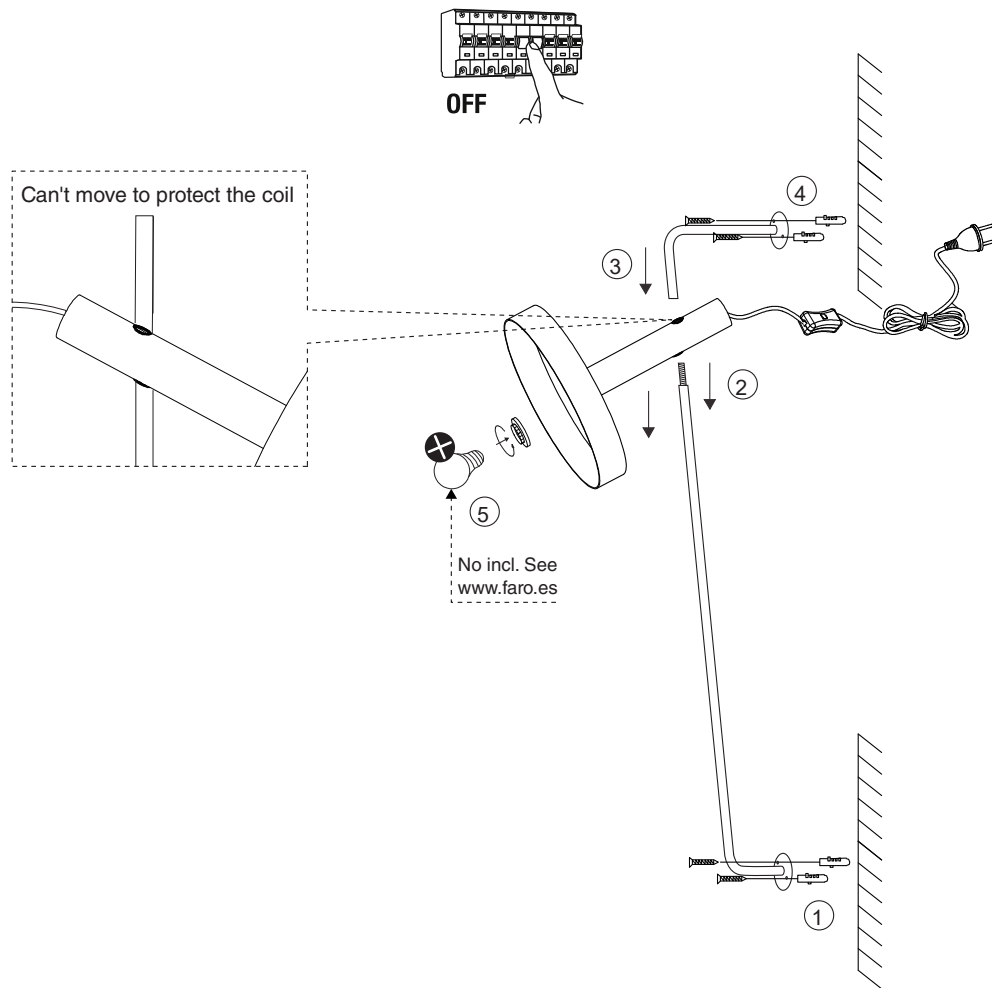

20165-95 black+gold

20165-96 gold+black

i

TECHNICAL FEATURES

1 X E27 MAX 15W LED no incl.

Together we take care of the planet

Together
we take care
of the planet

Together we take care of the planet.