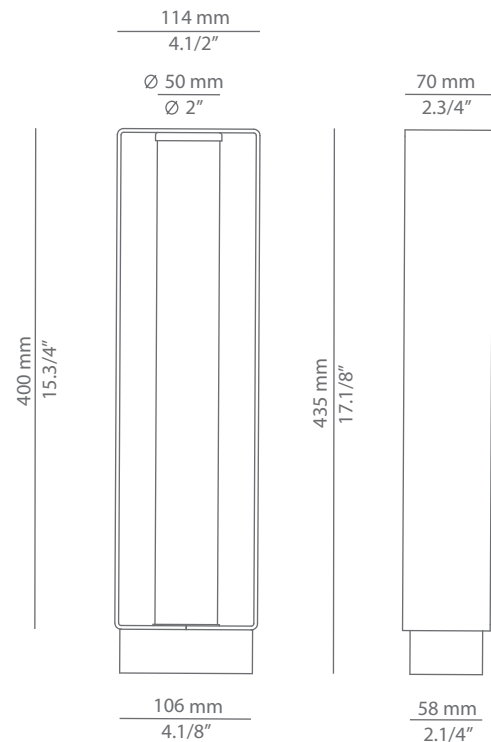

# FRAME

P-4056X

floor lamp

Date	Type
Project	
Location	
Model #	Quantity
Specifier	

Pictures above might not show the specified dimensions or material. They are for illustration purposes only.

## Ordering information

Product Code	Lamp	Finish
P-4056X	LED 6,2W (included) (2700K / Ang 70° / >90 CRI / 350mA) / 100V - 240V Typ* 725 lumens / Non Dimmable / Hard wired (no plug)	96 BLK ANT Black Anthracite CUSTOM