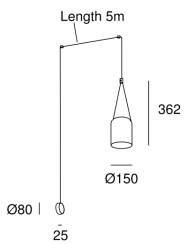

Attic Rectangular Shape

Nahtrang Design

05-7388-05-05

Wall fixture Attic Rectangular Shape E27 23W Black

TECHNICAL FEATURES

IP20

Power (W) : Max. power 23W

Total power consumption of light (W) : 23W

Structure material : Aluminium

Structure finish : Black

Max. size of light bulb : 120/100 mm

Recommended light bulb : E27

Smart Compatible

- 71-8219-00-00: Light For Life
- 71-A697-00-00: Casambi

Voltage / frequency : 100-240V/50-60Hz