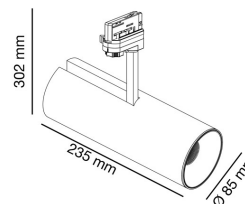

FUGA MEDIUM White projector LED 18W 2700K 60°

Ref. 011200801

FUGA MEDIUM version is a family of tubular format projectors. They can be adjusted in their 350° vertical axis and in their 90° horizontal axis. All the components are housed inside the projector case, obtaining a clean design. The projectors distribute light to where it is most needed, since they can be directed in order to emphasise elements or uniformly distribute light. With a 2700K color temperature, this projector enables the creation of warm, comfortable environments.

Specifications

| | |
|------------------------------|---|
| Bulb: | LED 18W 2700K 60° |
| Bulb included: | Yes |
| Transformer: | Driver |
| Transformer included: | No |
| Voltage: | 100-240V |
| IP: | |
| Class: | |
| Material: | Die cast aluminium, aluminium reflector and template glass diffuser |
| Designer: | |
| Length: | 85 mm |
| Height: | 235 mm |
| Net Weight: | 1.61 kg |