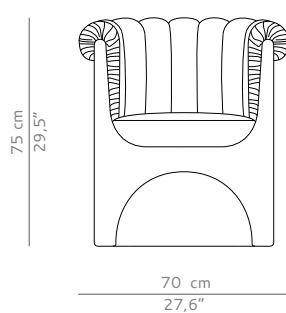

DIMENSIONS

WIDTH	70 cm 27,6"
DEPTH	65 cm 25,6"
HEIGHT	75 cm 29,5"
SEAT HEIGHT	40 cm 15,8"
SEAT DEPTH	50 cm 19,7"

MATERIALS

FABRIC	Cotton velvet
FABRIC REFERENCE	BB Moss Colour 30
FABRIC NEEDED	4 mts 158" (Standard width 1,40mts 55")

FABRIC / LEATHER REQUEST

COM	4 mts 158" (Standard width 1,40mts 55")
COL	65 sq ft

PACKAGING

DIMENSIONS	W 77 cm 30,3" D 72 cm 28,4" H 82 cm 32,3"
VOLUME	0,45 m ³ 15,9 ft ³
WEIGHT	32 kg 70,55 lbs

LEAD TIME

Production time is between 6 to 8 weeks for BRABBU collections.
Delivery time is not included.