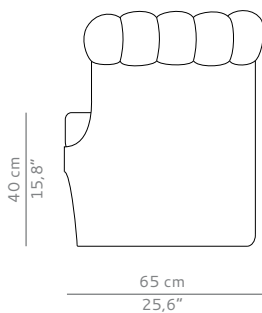

DIMENSIONS

WIDTH	70 cm 27,6"
DEPTH	65 cm 25,6"
HEIGHT	75 cm 29,5"
SEAT HEIGHT	40 cm 15,8"
SEAT DEPTH	50 cm 19,7"

MATERIALS

FABRIC	Cotton velvet
FABRIC REFERENCE	BB Moss Colour 30
FABRIC NEEDED	4 mts 158" (Standard width 1,40mts 55")

FABRIC / LEATHER REQUEST

COM	4 mts 158" (Standard width 1,40mts 55")
COL	65 sq ft

PACKAGING

DIMENSIONS	W 77 cm 30,3" D 72 cm 28,4" H 82 cm 32,3"
VOLUME	0,45 m ³ 15,9 ft ³
WEIGHT	32 kg 70,55 lbs

LEAD TIME

Production time is between 6 to 8 weeks for BRABBU collections.
Delivery time is not included.