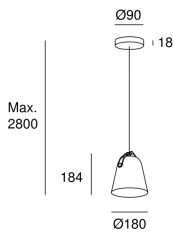

### TECHNICAL FEATURES

IP20

**Power (W) :** Max. power 23W

**Total power consumption of light (W) :** 23W

**Structure material :** Steel

**Structure finish :** Stone grey

**Recommended light bulb :** E27

**Smart Compatible**