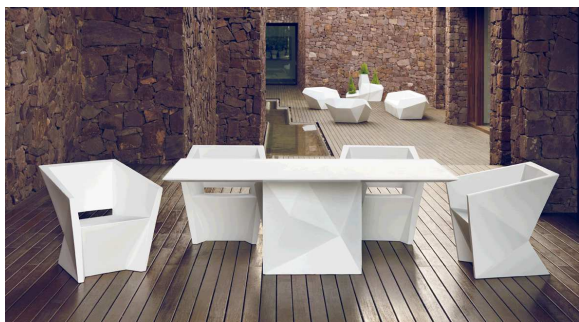

FAZ MESA

DESCRIPTION DESCRIPTION

Made in resin of polyethylene by rotational moulding. 100% Recyclable. Item suitable for indoor and outdoor use. Available with different finishes.

Fabricado en resina de polietileno mediante moldeo rotacional con doble pared 100% Reciclable. Apto para exterior e interior. Disponible en varios acabados.