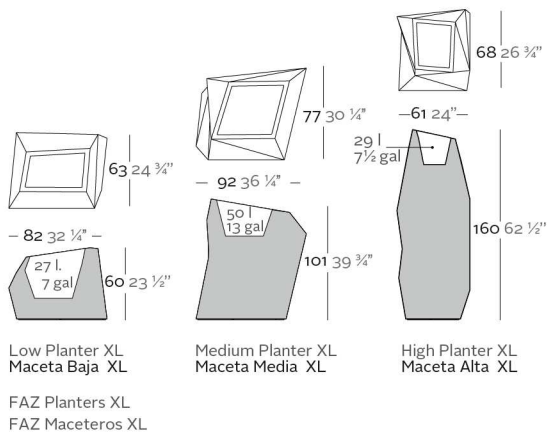

FAZ MACETEROS XL

DESCRIPTION DESCRIPTION

Pot made in resin of polyethylene by rotational moulding. 100% Recyclable. Item suitable for indoor and outdoor use. Available with different finishes.

Macetero fabricado en resina de polietileno mediante moldeo rotacional con doble pared. 100% Reciclable. Apto para exterior e interior. Disponible en varios acabados.

WEIGHT PESO 22 Kg.

INCLUDE INCLUYE

Self watering system (except to Basic). Finished RGB LED: Colour changes of remote control.

Sistema de autorriego (menos en Basic). Acabado LED RGB: Mando a distancia para cambio de color de la luz.

OPTIONS OPCIONES

Finished Light: Possibility of transparent cable and switch only for indoor. Kit 4 wheels x 3.

Acabado Luz: Posibilidad de cable transparente e interruptor solo para interior. Kit 4 ruedas x 3.

REFERENCE* REFERENCIA*

54011D	54011Y	54012D	54012Y	54013D
54013Y	54011A	54011R	54011F	54011W
54011L	54012A	54012R	54012F	54012W
54012L	54013A	54013R	54013F	54013W
54013L	53026			

ReferenceX, for example 0000A ReferenciaX, ejemplo 0000A.

* A: BASIC R: AUTORRIEGO F: LACADO W:LUZ L: LEDS B: FULL WHITE G: GLASS