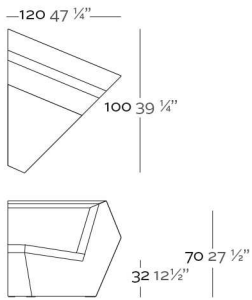

FAZ Sectional Sofa Corner 45°
FAZ Sofá Módulo Esquina 45°

REFERENCE*	REFERENCIA*				
54010	54010F	54010W	54010L	54010D	
54010Y					

ReferenceX, for example 0000A ReferenciaX, ejemplo 0000A.

* A: BASIC R: AUTORRIEGO F: LACADO W:LUZ L: LEDS B: FULL WHITE G: GLASS

FINISHES ACABADOS

COLOURS COLORES

BASIC

LACQUERED / LACADO

LIGHT / LUZ, LED RGB, LED DMX, BATTERY BATERIA