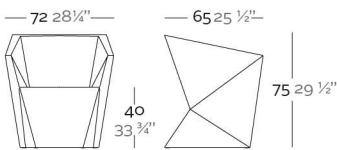

FAZ Armchair
FAZ Sillón

FINISHES ACABADOS

COLOURS COLORES

BASIC

LACQUERED / LACADO

LIGHT / LUZ, LED RGB, LED DMX, BATTERY BATERIA