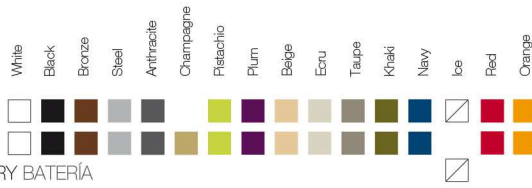

Продажа дизайнерской мебели,
света и аксессуаров
по всей России

8 (800) 500-70-36
hello@barcelonadesign.ru
www.barcelonadesign.ru

FINISHES ACABADOS

COLOURS COLORES

BASIC, SELF-WATERING / AUTORRIEGO

LACQUERED / LACADO

LIGHT / LUZ, LED RGB, LED DMX, BATTERY BATERIA

TABLETOPS TABLEROS

GLASS

HPL

FULL WHITE Solid Surface / Superficie
Sólida

Type plug available Tipo de plug disponible

UL / ELECTRICAL COMPONENTS

The electrical components that make up the products from Vondom are all UL listed for Wet/Outdoor use under the following 4 UL certicates:

- Bulb: BULB-26W-E175761
- Cable: CABLE-E313867
- Insulated Tubing: EXTRUDED_INSULATING_E203950
- Lamp Holder: LAMPHOLDER-E165669

Details for the UL certicates can be found on the UL website and any purchased lamps will have UL stickers documenting the certification.