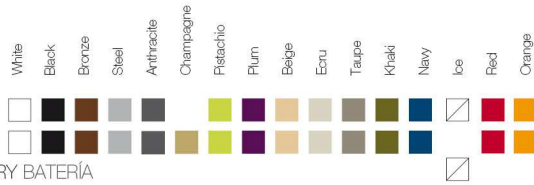

FINISHES ACABADOS

COLOURS COLORES

BASIC

LACQUERED / LACADO

LIGHT / LUZ, LED RGB, LED DMX, BATTERY BATERIA

FABRIC TEJIDOS

NAUTICAL NÁUTICA

SILVERTEX