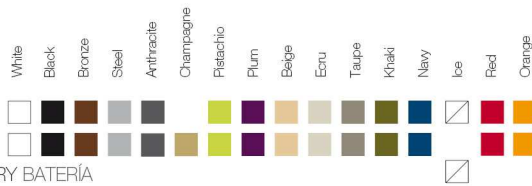

* A: BASIC R: AUTORRIEGO F: LACADO W: LUZ L: LEDS B: FULL WHITE G: GLASS

FINISHES ACABADOS

COLOURS COLORES

BASIC

LACQUERED / LACADO

LIGHT / LUZ, LED RGB, LED DMX, BATTERY BATERIA

FABRIC TEJIDOS

NAUTICAL NÁUTICA