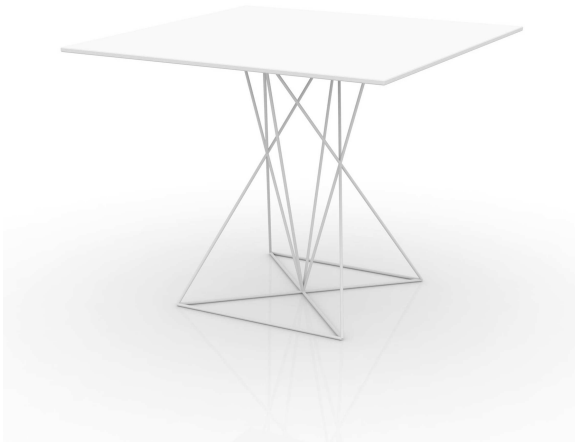

FAZ MESA PIE METALICO CUADRADA

DESCRIPTION DESCRIPTION

Made in resin of polyethylene by rotational moulding. 100% Recyclable. Item suitable for indoor and outdoor use. Available with different finishes.