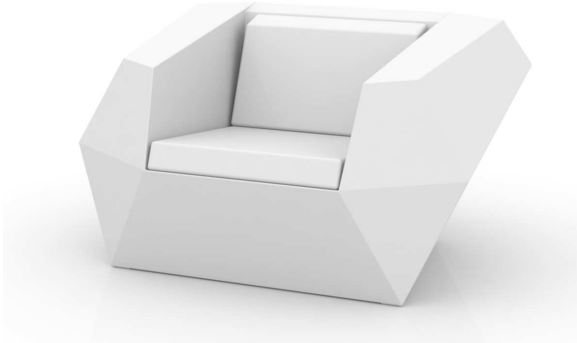

Продажа дизайнерской мебели,
 света и аксессуаров
 по всей России

8 (800) 500-70-36
 hello@barcelonadesign.ru
 www.barcelonadesign.ru

FAZ BUTACA (colchoneta incluida)

DESCRIPTION DESCRIPTION

Made in resin of polyethylene by rotational moulding. 100% Recyclable. Item suitable for indoor and outdoor use. Available with different finishes.

Fabricado en resina de polietileno mediante moldeo rotacional con doble pared. 100% Reciclabre. Apto para exterior e interior. Disponible en varios acabados.

WEIGHT PESO 19 Kg.

INCLUDE INCLUYE

Finished RGB LED: Colour changes of remote control. Outdoor cushions (thick 3 1/4"). Non-slipping feet.