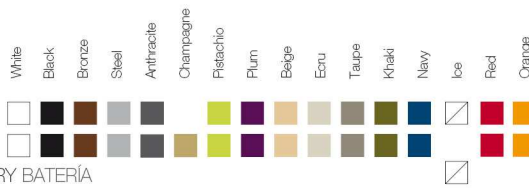

* A: BASIC R: AUTORRIEGO F: LACADO W:LUZ L: LEDS B: FULL WHITE G: GLASS

FINISHES ACABADOS

COLOURS COLORES

BASIC

LACQUERED / LACADO

LIGHT / LUZ, LED RGB, LED DMX, BATTERY BATERIA

FABRIC TEJIDOS

NAUTICAL NÁUTICA