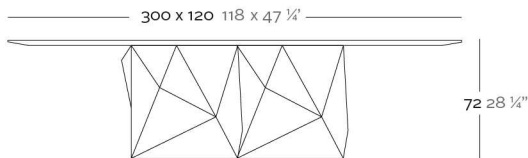

FAZ XL Table
FAZ Mesa XL

REFERENCE*

REFERENCIA*

54017	54017F	54017W	54017L	54017D
54017Y	54017B	54017FB	54017WB	54017Lf
54017DB	54017YB	54017G	54017FG	54017W
54017LG	54017DG	54017YG	54017A	54017Al
54017AW	54017AL	54017AD	54017AY	

ReferenceX, for example 0000A ReferenciaX, ejemplo 0000A.

* A: BASIC R: AUTORRIEGO F: LACADO W:LUZ L: LEDS B: FULL WHITE G: GLASS