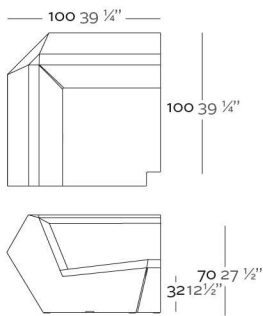

FAZ Sectional Sofa Corner 90°
FAZ Sofá Módulo Esquina 90°

REFERENCE*

REFERENCIA*

54005	54005F	54005W	54005L	54005D
54005Y				

ReferenceX, for example 0000A ReferenciaX, ejemplo 0000A.

* A: BASIC R: AUTORRIEGO F: LACADO W: LUZ L: LEDS B: FULL WHITE G: GLASS

FINISHES ACABADOS

COLOURS COLORES

BASIC

LACQUERED / LACADO

LIGHT / LUZ, LED RGB, LED DMX, BATTERY BATERIA