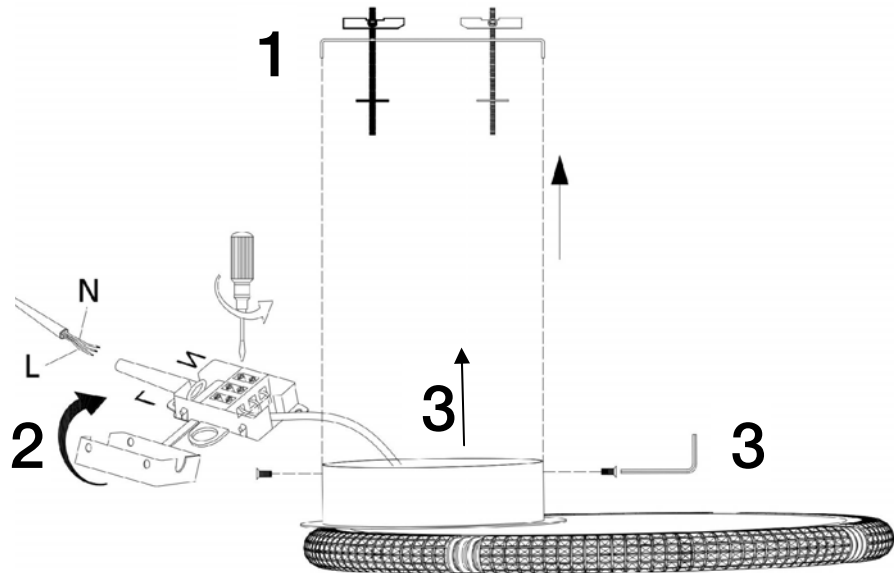

**ATTENTION:** Schuller recommends to use included special screws when installing this ceiling lamp.

Used as a ceiling light.

Used as a wall sconce

You may use the following QR code to view the complete technical data sheet of the product: