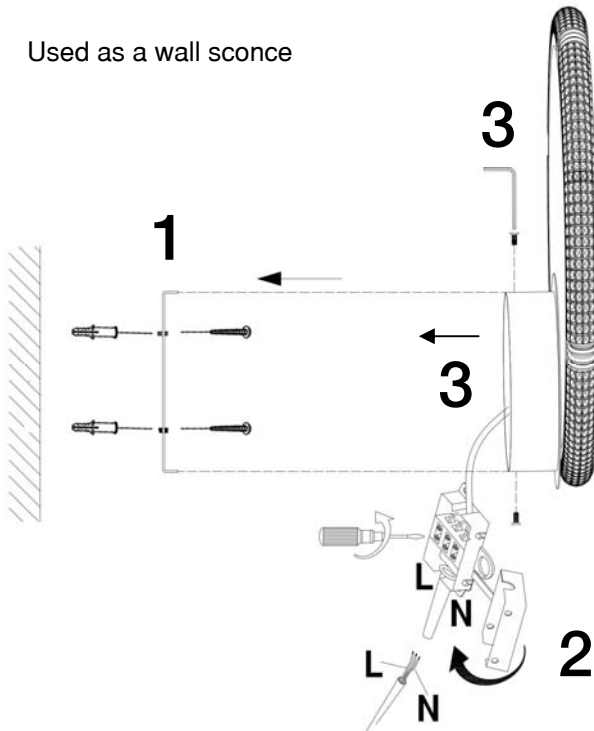

**ATTENTION:** Schuller recommends to use included special screws when installing this ceiling lamp.

Used as a ceiling light.

Used as a wall sconce

You may use the following QR code to view the complete technical data sheet of the product: