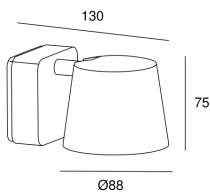

Drone Single

Manel Llusca

05-5306-CI-F5

Wall fixture Drone Single LED 7W 2700K Brown 350lm

TECHNICAL FEATURES

Power (W) : 7W

Total power consumption of light (W) : 8.6W

Real lumens : 350

Real lm/W : 41

Correlated Colour Temperature (CCT) : LED warm-white 2700K

Dimming protocol : ON-OFF

Lens / reflector angle : FLOOD 95°

UGR : <=22

Structure material : Aluminium

Structure finish : Brown

Diffuser material : Aluminium