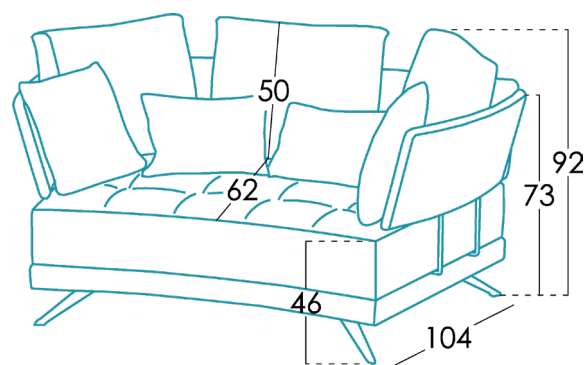

Measures

Width	x cm
Height	92 cm
Depth	104 cm
Seat height	46 cm
Arm height	73 cm
Back height	73 cm
Depth when open	- cm

Technical information

Frame	Frame of pine wood and MDF
Seat suspension	N.E.A.
Back suspension	
Seat foam	Polyurethane 35kg + fibre + Polyurethane 35kg
Seat firmness	Medium Foam (white)
Back cushions	Fibre Fibersilk 100%
Loose cushions	Fibre Fibersilk 100%
Legs options	Metal, Wood, Wood "Y"
Colours	Chrome/ Anthracite grey, Natural/ Walnut, Natural/ Walnut
Removable cover	Seat, back and scatters*
Guarantee	Frame and seat suspension: lifetime warranty Rest of pieces: 2 years *12-month guaranty extension by activating it on the web

[Would you like to know more?](#)

Packaging

Packaging made up of shrink wrap and edge protectors.

The packaging comes along with the design. We always optimize it, so that it takes up as little space as possible and it is easy to carry it, avoiding the use of unnecessary packing material.