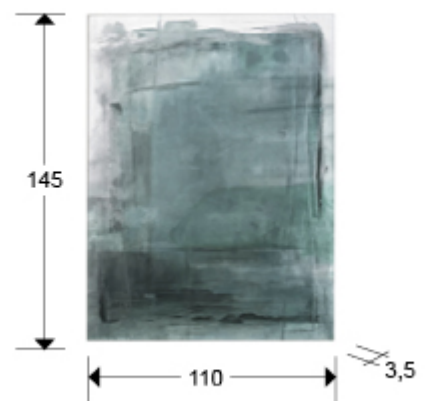

## Blues

Paintings

487580

·BLUES· Painting made in acrylic, set on a frame

### SIZES

Sizes: ↔ 110.0 ↓ 145.0 ↗ 3.5 cm  
Weight: 3.2 Kg

### SIZES WITH PACKAGING

Weight: 5.0 Kg  
Volume: 0.1120m<sup>3</sup>  
Sizes: ↔ 150.0 ↓ 115.0 ↗ 6.5 cm

### ADDITIONAL INFORMATION

Material: Acrylic painting on canvas